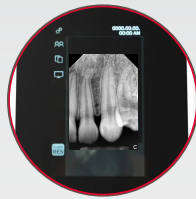

VSP

EXPAND YOUR DIGITAL WORKFLOW

LIGHT, COMPACT AND USER-FRIENDLY SCANNER

PROVIDE EASY INTERFACE WITH A 4-INCH TOUCH SCREEN

IMAGE PREVIEW ON A 4-INCH TOUCH SCREEN

SLEEP MODE SUPPORT FOR POWER SAVING

SUPPORT OF MULTI-USER PRACTICES

SUPPORT STAND-ALONE MODE WITH BUILT-IN MEMORY

IMAGES CAN BE SENT TO A DESIGNATED PC ON THE NETWORK LIST

IMAGES ARE SAVED ON A BUILT-IN MEMORY CARD UP TO 500 IMAGES

EASY TO INSTALL AND USE (NETWORK SET UP AUTOMATICALLY)

HIGH DURABILITY MINIMIZES AFTER-SALES SERVICE OCCURRENCES

A SMALL, LIGHT AND COMPACTLY DESIGNED SCANNER

Vatech VSP is small and light so it can be set up in a small-sized dental clinic efficiently.

As a high-end device, Vatech VSP, has a 4-inch LCD touch screen which provides the largest image preview. The touchscreen offers quick and easy access to features.

Moreover, the ethernet cable enables rapid image transfer from scanner to pc. We developed Vatech VSP as a simple, fast, and easy way to diagnose a patient on chairside.

SPECIFICATIONS (Vatech VSP)

Supported IP	Size 0 / 1 / 2 / 3
Resolution (lp/mm)	Super Resolution: 20lp/mm, High Resolution 10lp/mm
Display	4-inch touch screen
Interface	Ethernet
Multi-user practices	Yes
Sleep mode	Yes
Weight	3.3kg
Dimensions (HxWxDmm)	233 x 141 x 191.5